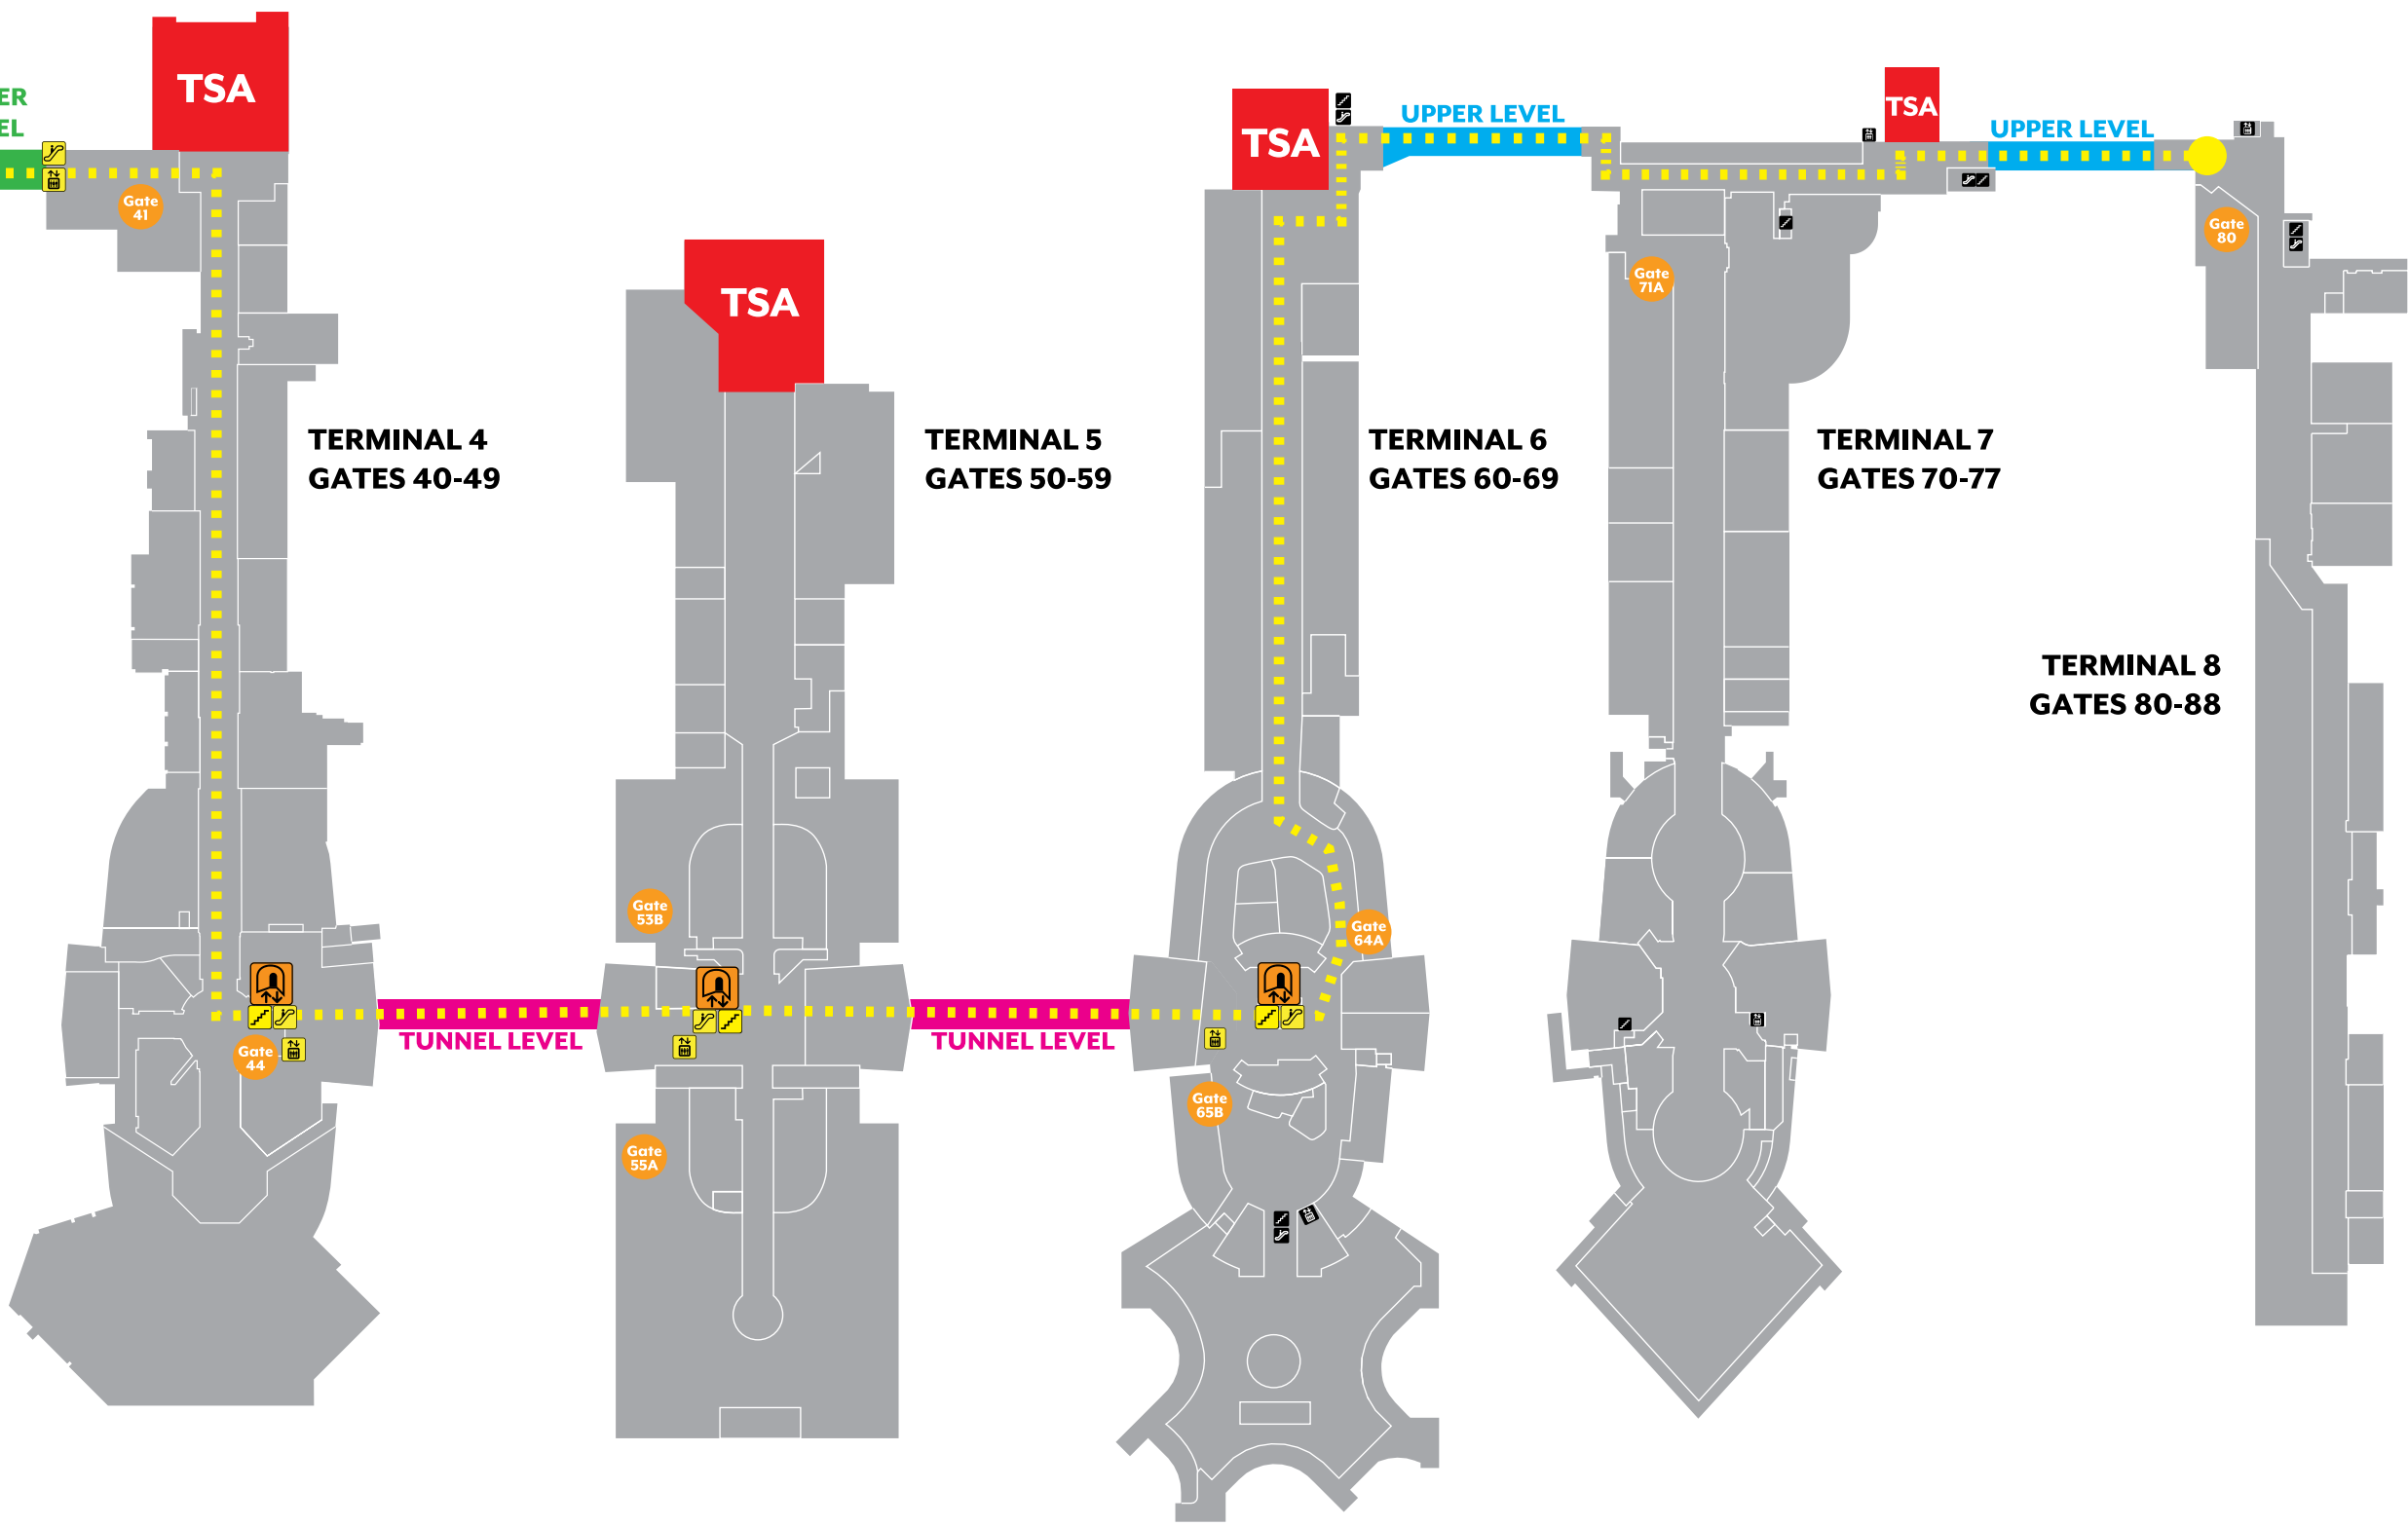

HOW DO I CONNECT FROM TERMINAL B THROUGH TERMINAL 8? FOLLOW THE YELLOW DOTS!

It Takes About 5-8 Minutes to Walk Between Each Terminal.

 **Enter Here for
Tunnel Access**