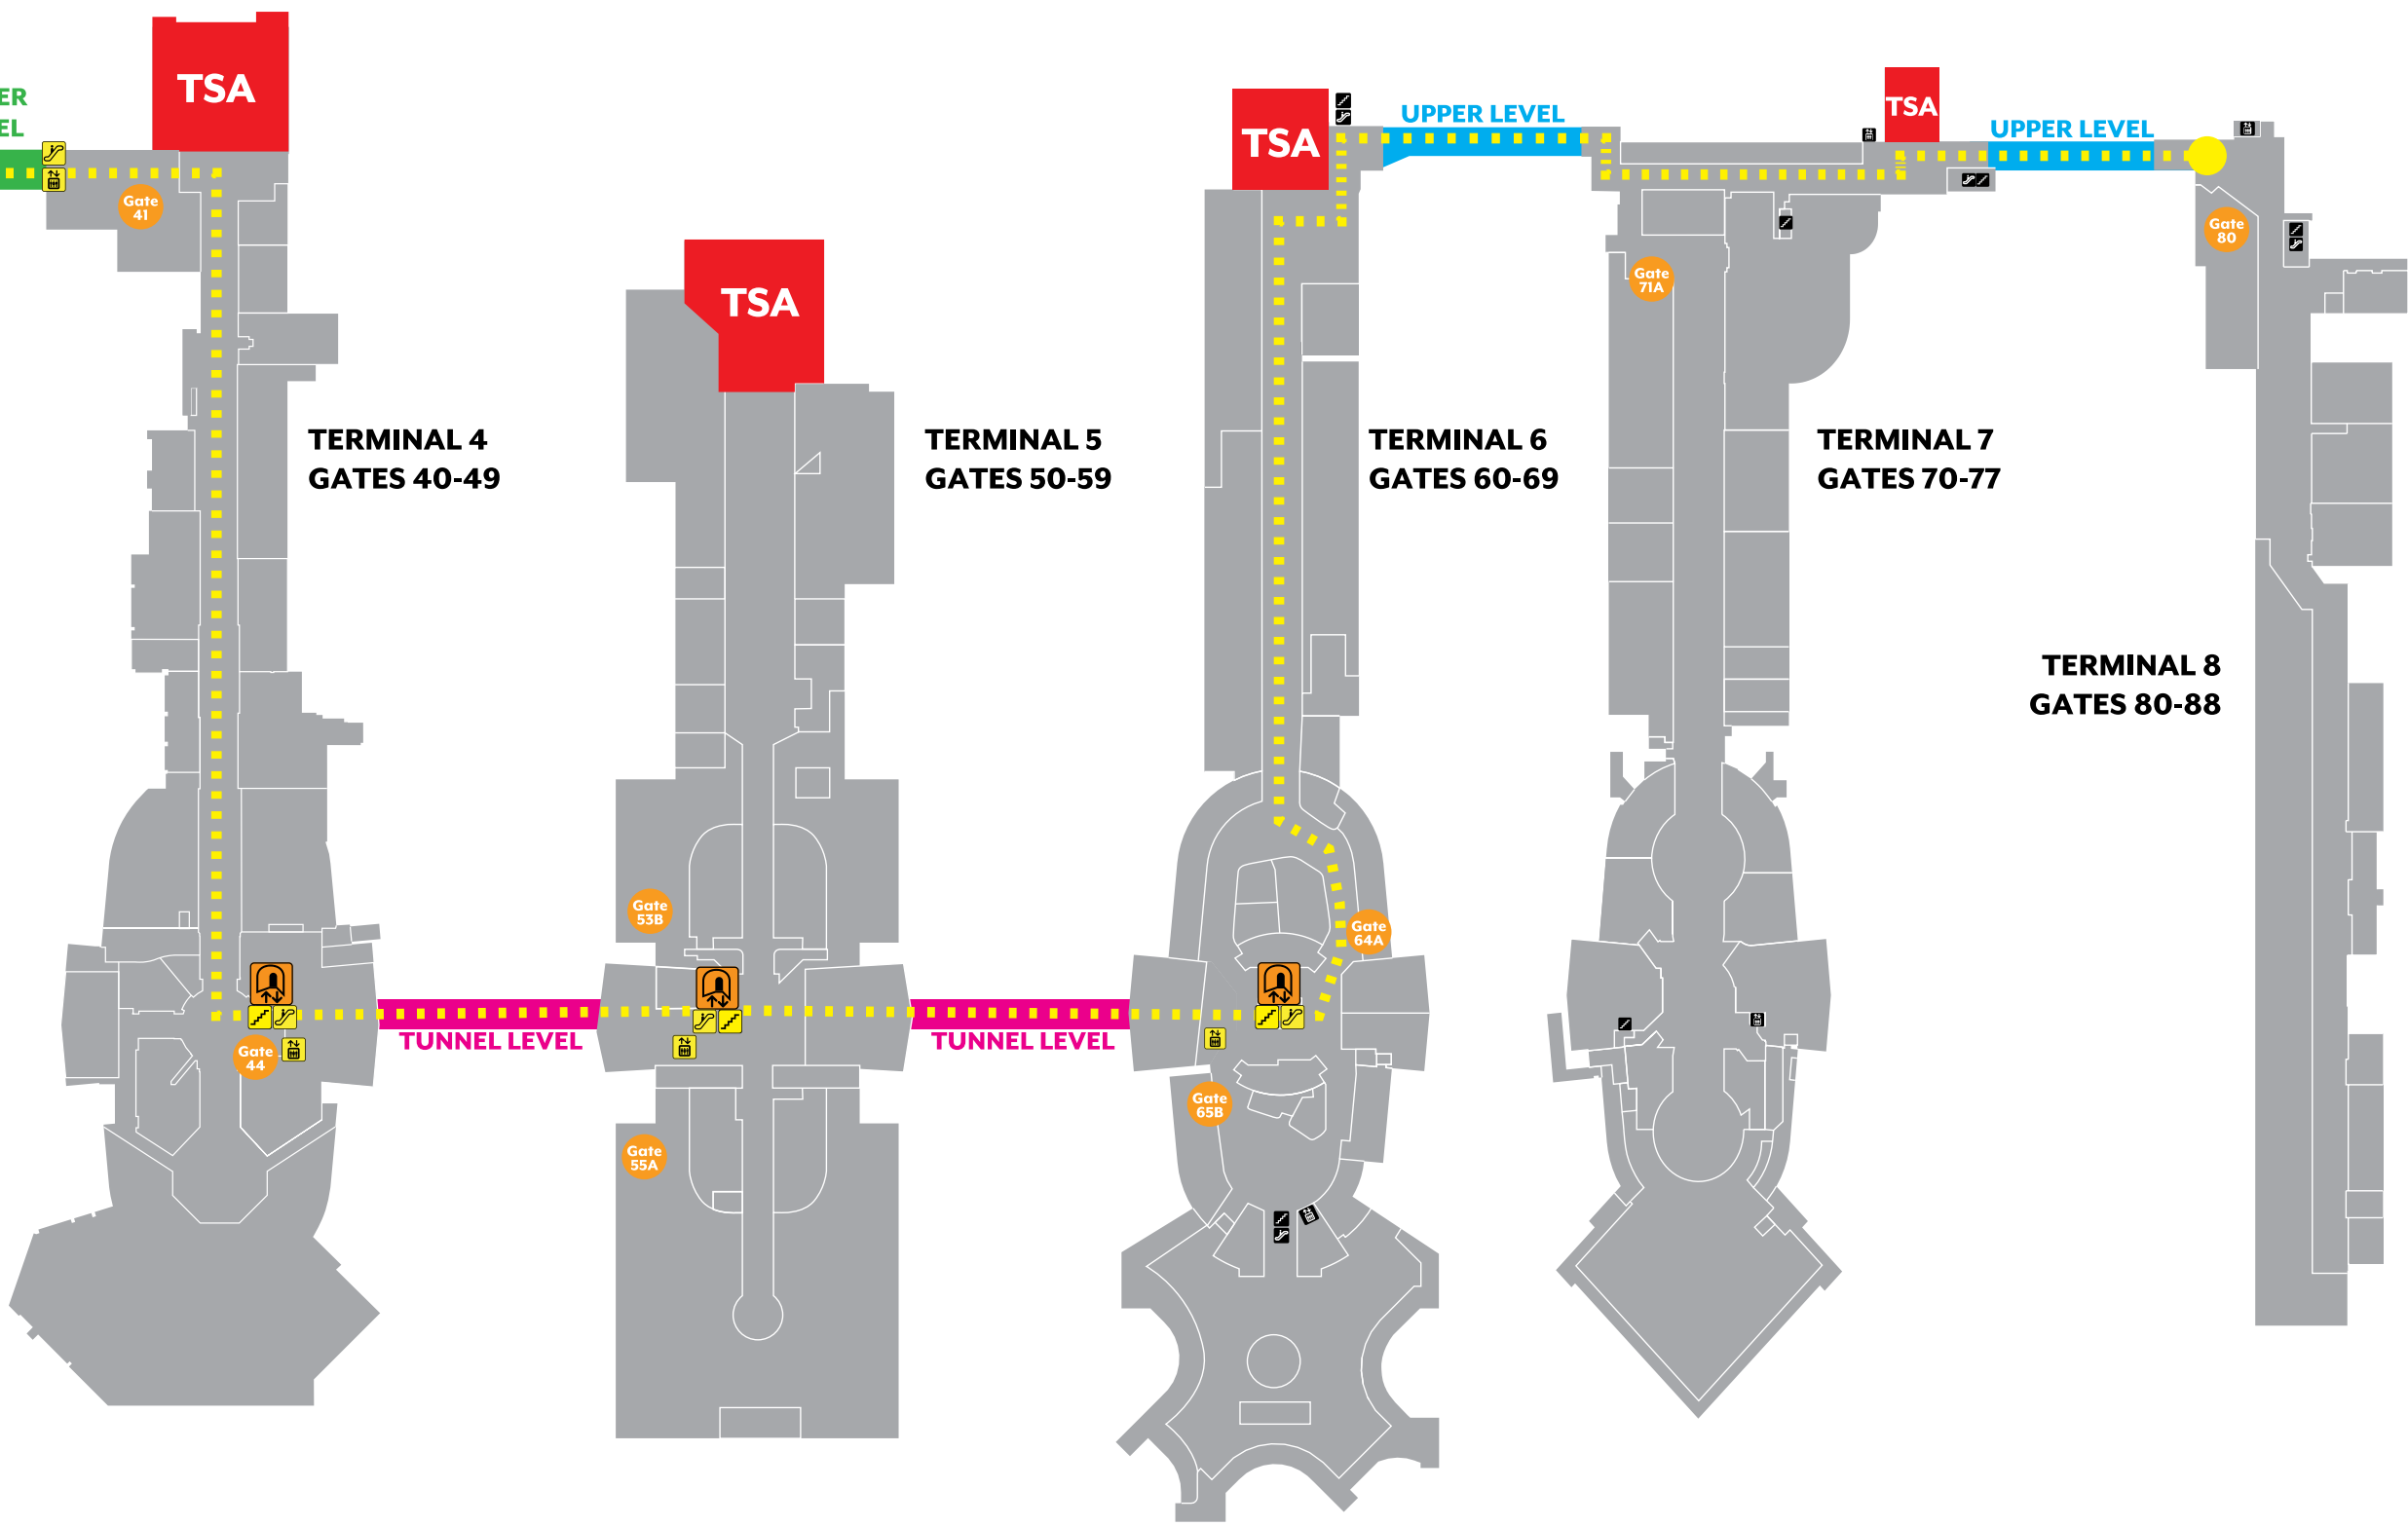

HOW DO I CONNECT FROM TERMINAL B THROUGH TERMINAL 8? FOLLOW THE YELLOW DOTS!

It Takes About 5-8 Minutes to Walk Between Each Terminal.

LAX Construction
Hotline: 310-649-5292
@FlyLAXairport
LAXInternationalAirport

Map Generated by C.A.L.M.
Last revision: 10/18/2016

Go to LAXisHappening.com and click on the Terminal Finder for lists of food and shopping near you!