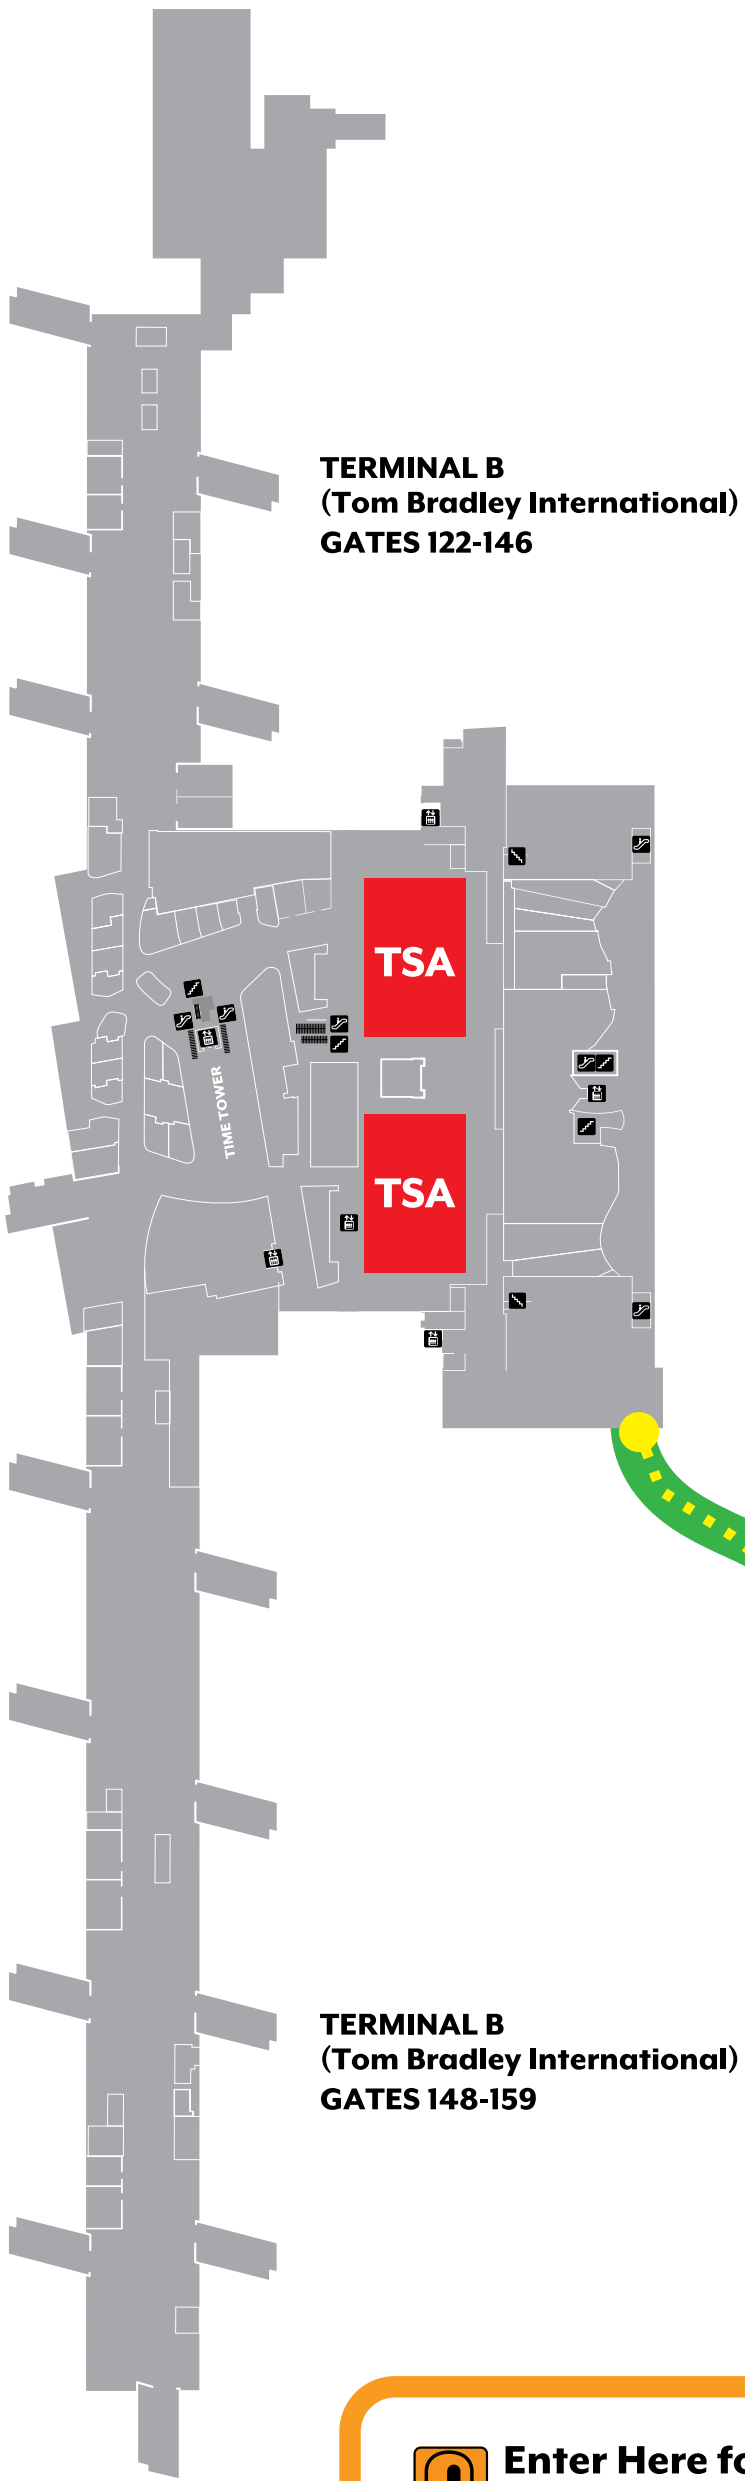

HOW DO I CONNECT FROM TERMINAL B THROUGH TERMINAL 8? FOLLOW THE YELLOW DOTS!

It Takes About 5-8 Minutes to Walk Between Each Terminal.

 **Enter Here for
Tunnel Access**